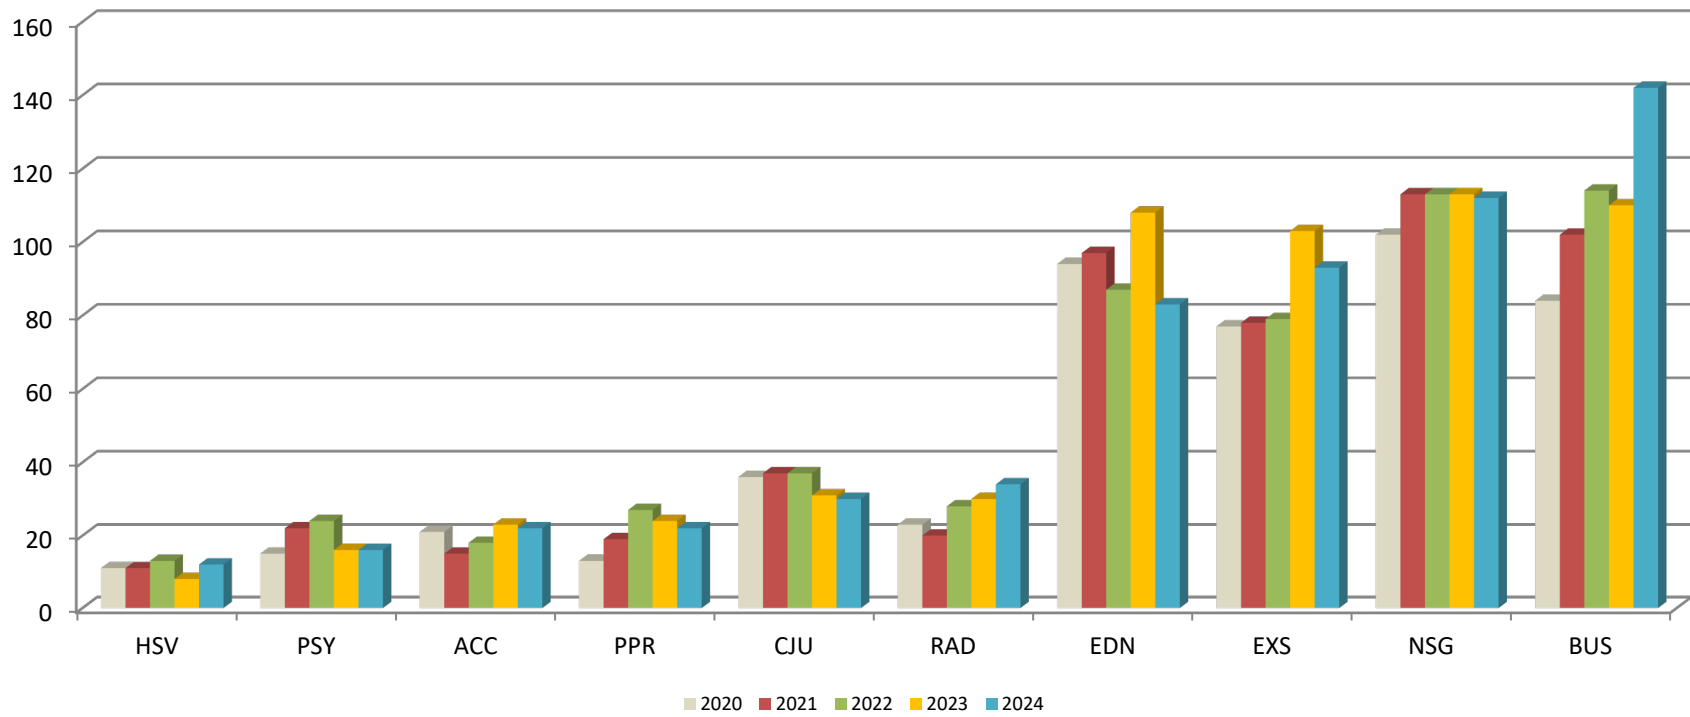

ENROLLMENT BY MAJOR 2020-2024

Top Majors - Yankton Campus

	2020	2021	2022	2023	2024
Business	84	102	114	110	142
Nursing	102	113	113	113	112
Exercise Science	77	78	79	103	93
Education*	94	97	87	108	83
Radiologic Technology	23	20	28	30	34
Criminal Justice	36	37	37	31	30
Pre-Professional	13	19	27	24	22
Accounting	21	15	18	23	22
Psychology	15	22	24	16	16
Human Service	11	11	13	8	12

* Includes Elementary, Secondary, Special, Physical, and Math